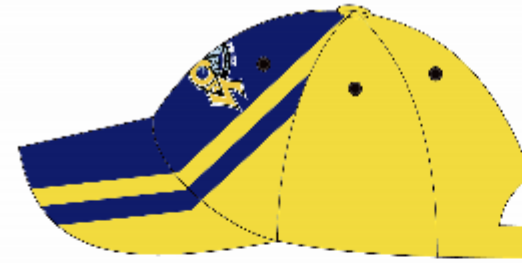

FRONT RIGHT