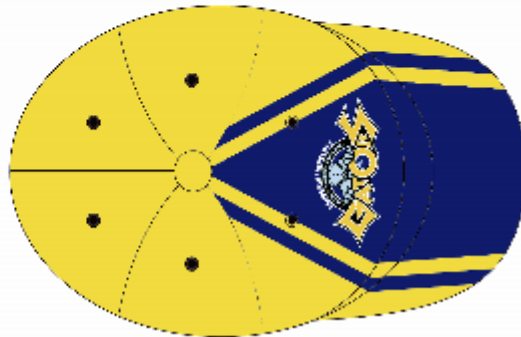

PATTERN CODE :

DESIGN CODE : AA_HEADWEAR

AGENT : lkennedy

FRONT LEFT

FRONT RIGHT

TOP VIEW

BRIM

BACK VIEW

TS : 14-Jun-2023 08:19

Click to view High Resolution image

https://iscsport.com/content/teamwear/Art49010_11_LINE-11.png

Colours Main

Production

Embellishments

COLOUR DESCRIPTION	REFERENCE	COLOUR
Yellow	C-0006 Yellow	
Royal Blue	C-0003 RoyalBlue	