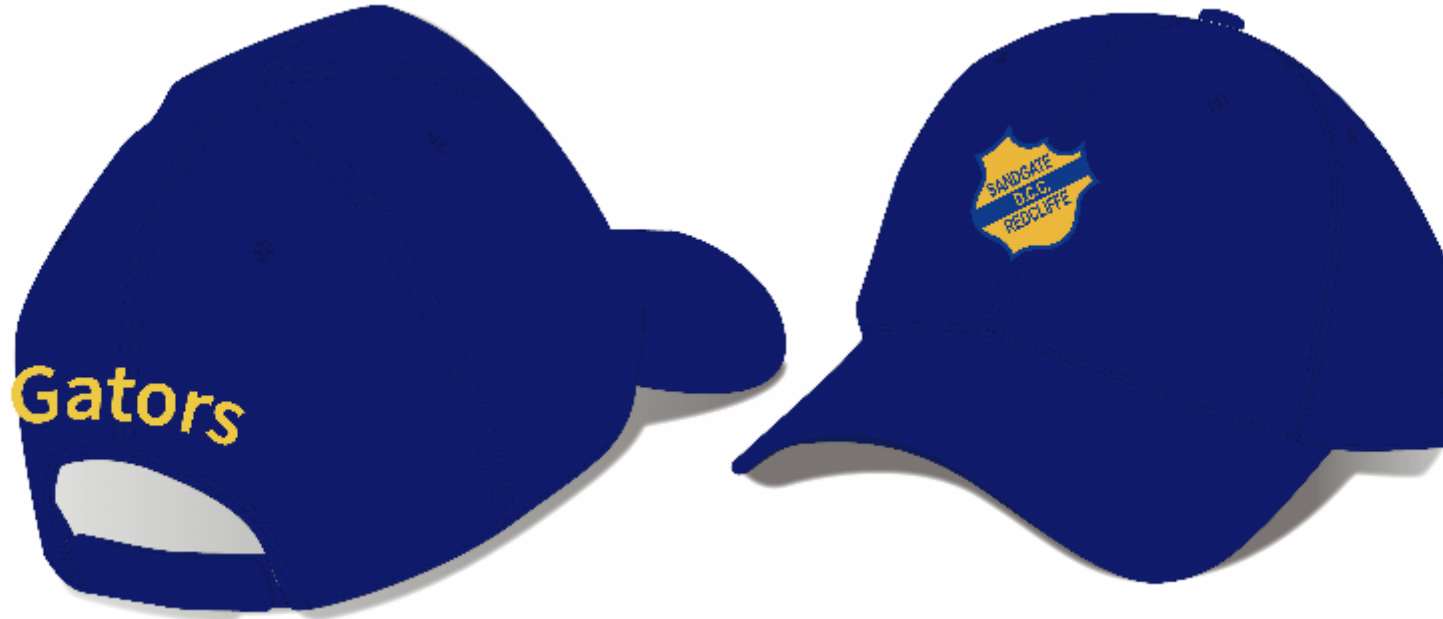

PATTERN CODE :

DESIGN CODE : CAP_000_DRILL

AGENT : lkennedy

TS : 12-Jun-2023 12:57

Click to view High Resolution image

<https://iscsport.com/content/teamwear/Art49010_12_LINE-12.png>

Colours Main

Production

Embellishments

COLOUR DESCRIPTION	REFERENCE	COLOUR
Royal Blue	C-0003 RoyalBlue	

POSITION	TYPE	EMBELISHMENT	DIMENSIONS(mm)
L1-Front	EM-Embroidery	CLUB LOGO	80mm(w) x 77mm(h)
L4-Back	EM-Embroidery	GATORS TEXT	130mm(w) x 32mm(h)